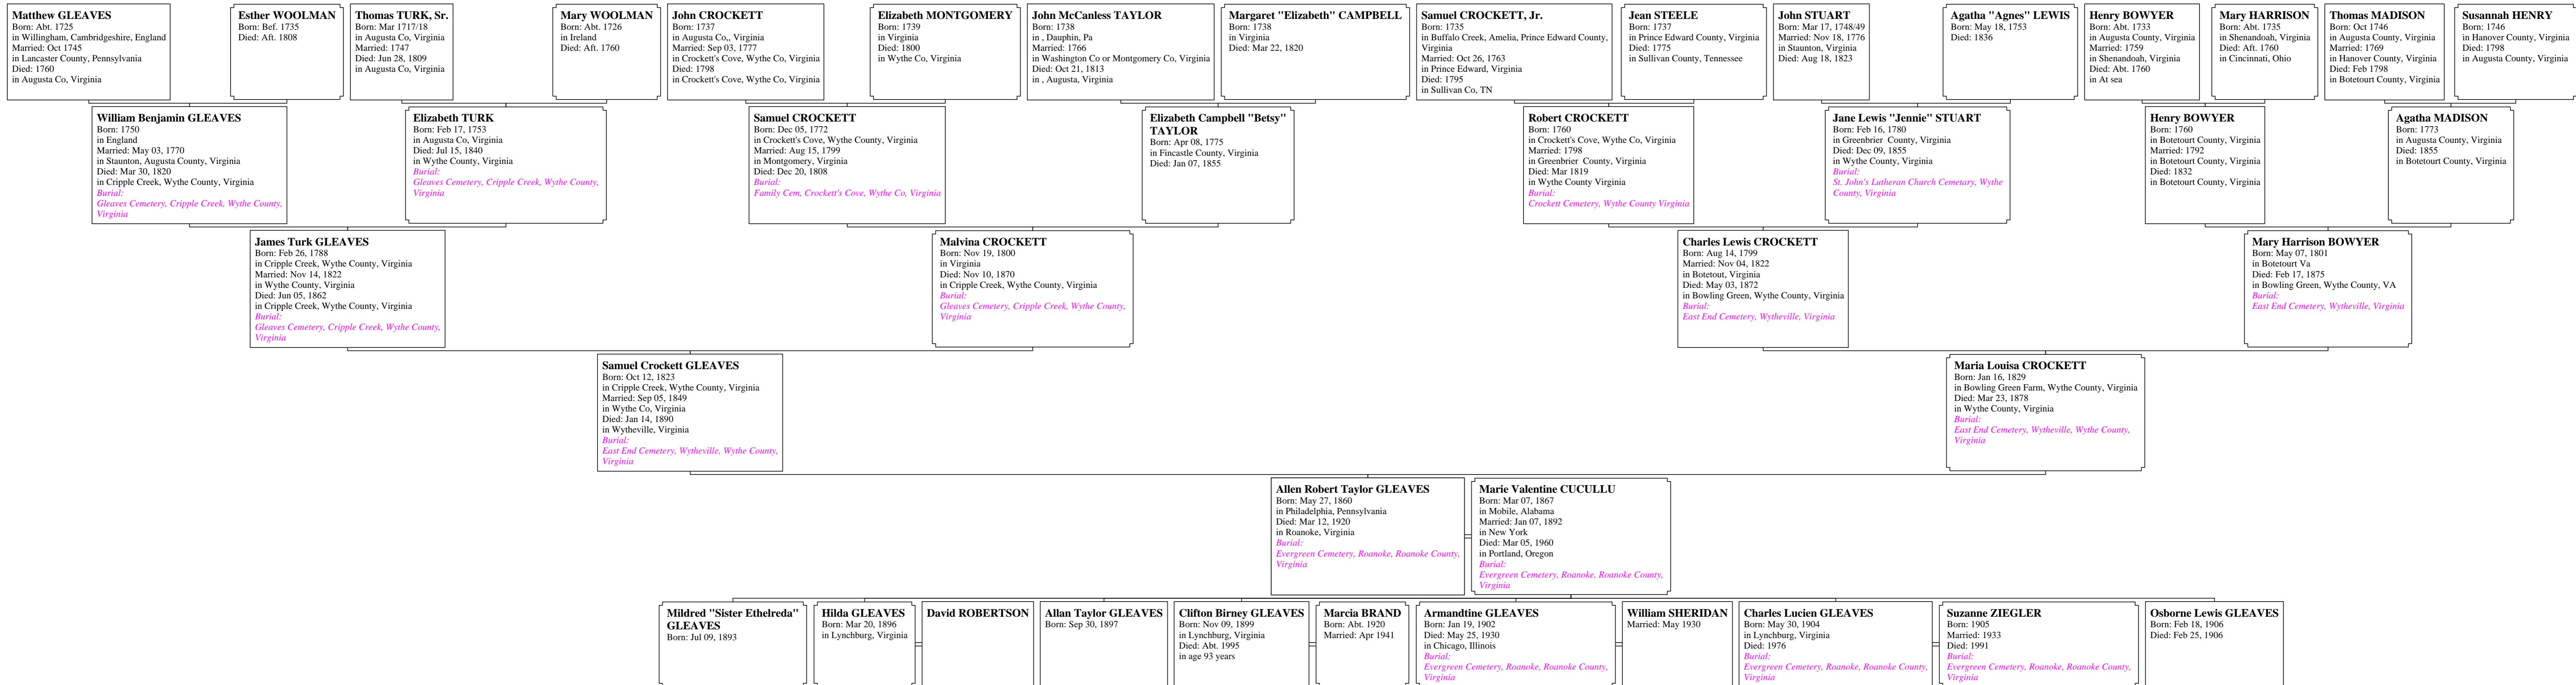

Hourglass Tree of Allen Robert Taylor Gleaves

Matthew GLEAVES
 Born: Abt. 1725
 in Willingham, Cambridgeshire, England
 Married: Oct 1745
 in Lancaster County, Pennsylvania
 Died: 1760
 in Augusta Co, Virginia